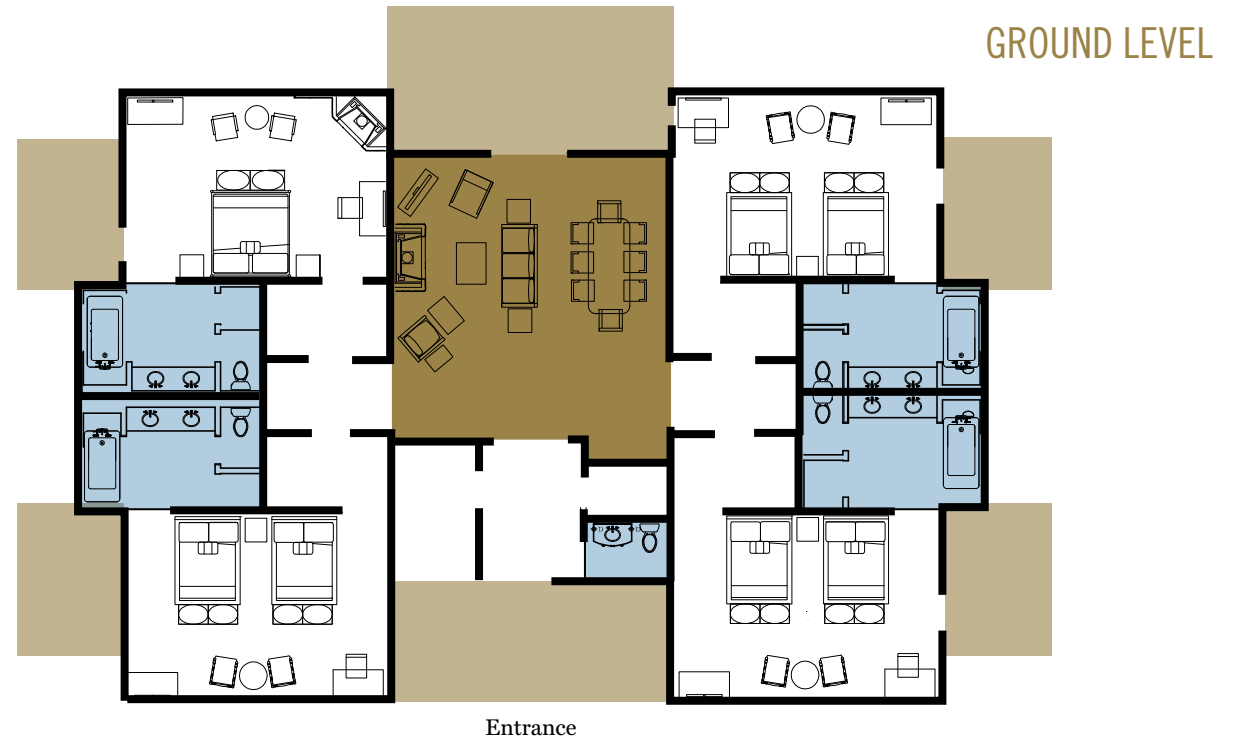

### 6-ROOM COTTAGE FLOOR PLAN

525 square feet per room

Marble bathrooms

Native stone hearths

Multi-functional great room

Rain forest shower head  
& soaking tub

Cathedral ceilings

Exterior porch

Wet bar with refrigerator

*Hershey's Kisses®* at turndown

-  Common Area\*
-  Bathrooms
-  Outside Deck

\*Common area available when entire cottage is rented by single party.